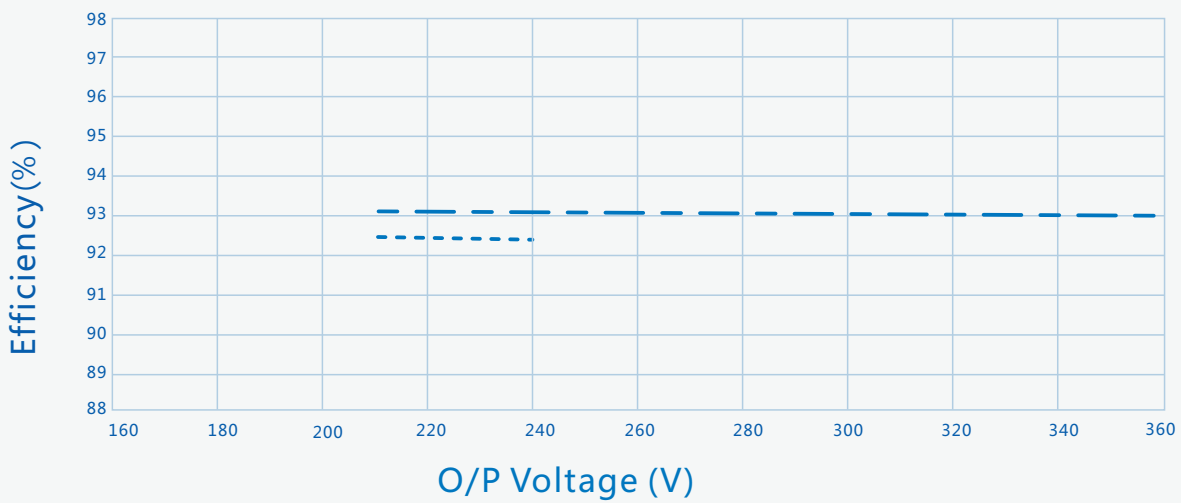

NSW

N

86-755-2

SS-500NP-360XX LED

Vs. /AOC

-- DIM Window

— AOC Window

Vs. (Vin=120Vac)

..... Io=2080mA

----- Io=1380mA

Vs. (Vin=220Vac)

0

N

N

B
N

0