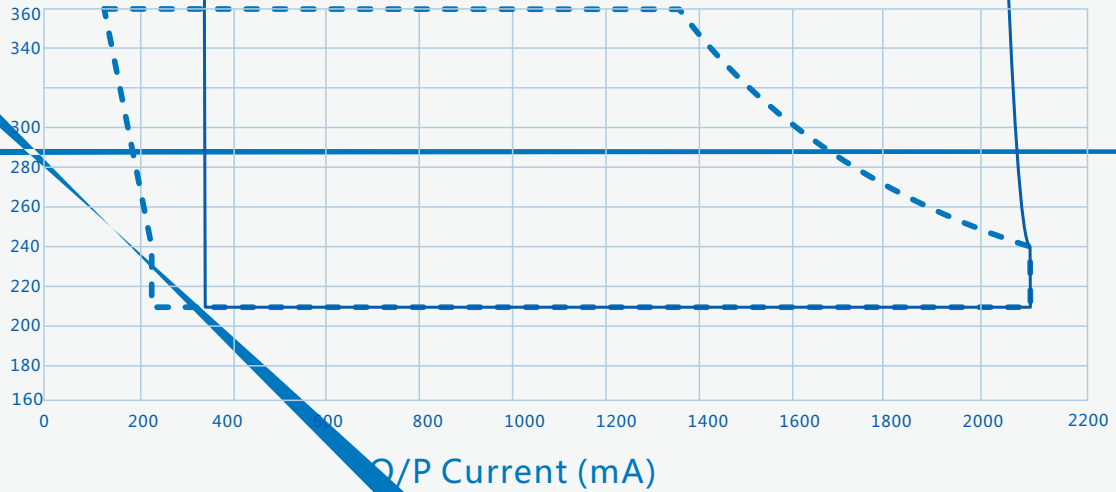

NSW

N

86-755-2

SS-500NP-360XX LED

Vs. /AOC

-- DIM Window

— AOC Window

Vs. (Vin=120Vac)

..... Io=2080mA

----- Io=1380mA

Vs. (Vin=220Vac)

0

N

N

B
N

0